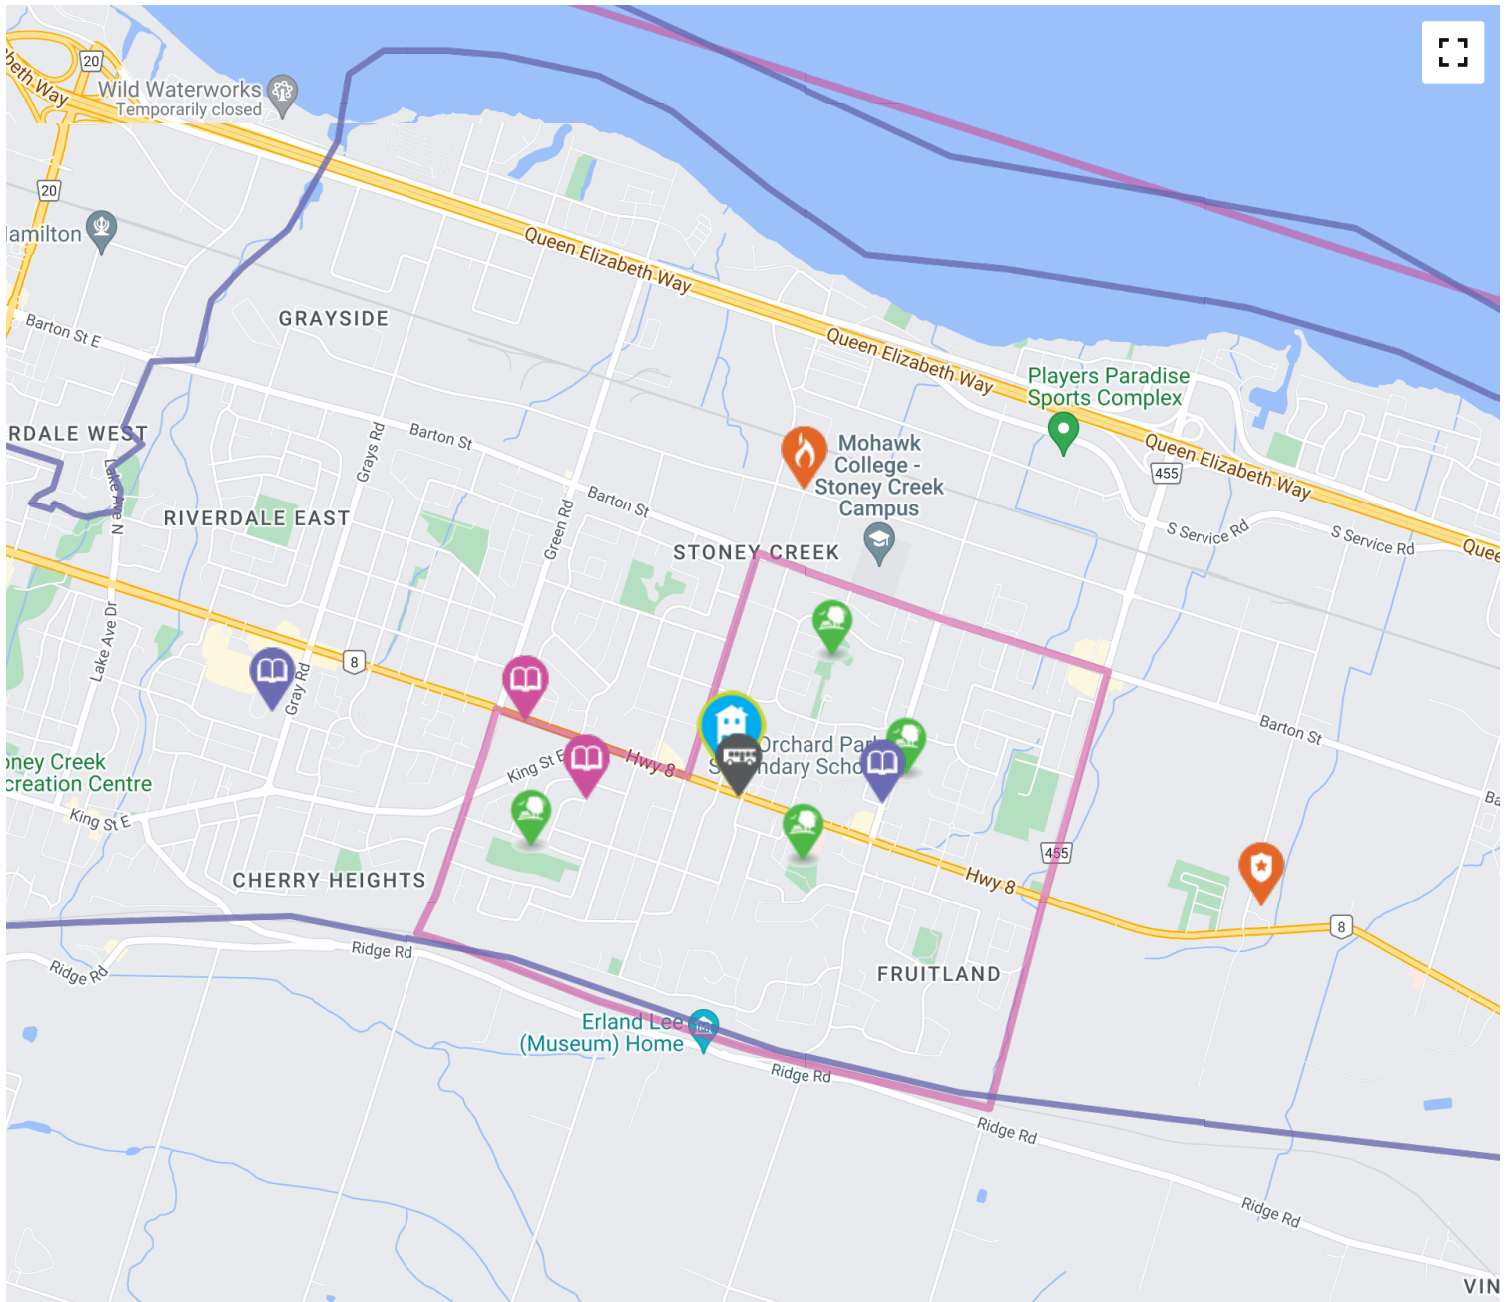

The nearest rail transit stop is Stoney Creek GO Bus

4.64 KM away

<https://www.viarail.ca...>

The nearest street-level transit stop is Highway 8 At Homeside

about a 1 minute walk - 0.06 KM

<http://www.hamilton.ca...>

4.33 KM away

Type	Urgent Care
Address	2757 King St E, Hamilton, ON, L8G 5E4, Canada
Phone Number	905-522-1155

<https://www.stjoes.ca...>

The nearest fire station is Hamilton Fire Station 15

1.37 KM away

Address 415 Arvin Avenue, Hamilton, ON L8E

<https://www.hamilton.ca...>

The nearest police facility is Hamilton / Niagara Regional RCMP

2.41 KM away

Address 777 Hamilton Regional Rd 8, Stoney Creek, ON L8E 5J4

<http://www.rcmp-grc.ca...>

Map data ©2022 Google [Report a map error](#)